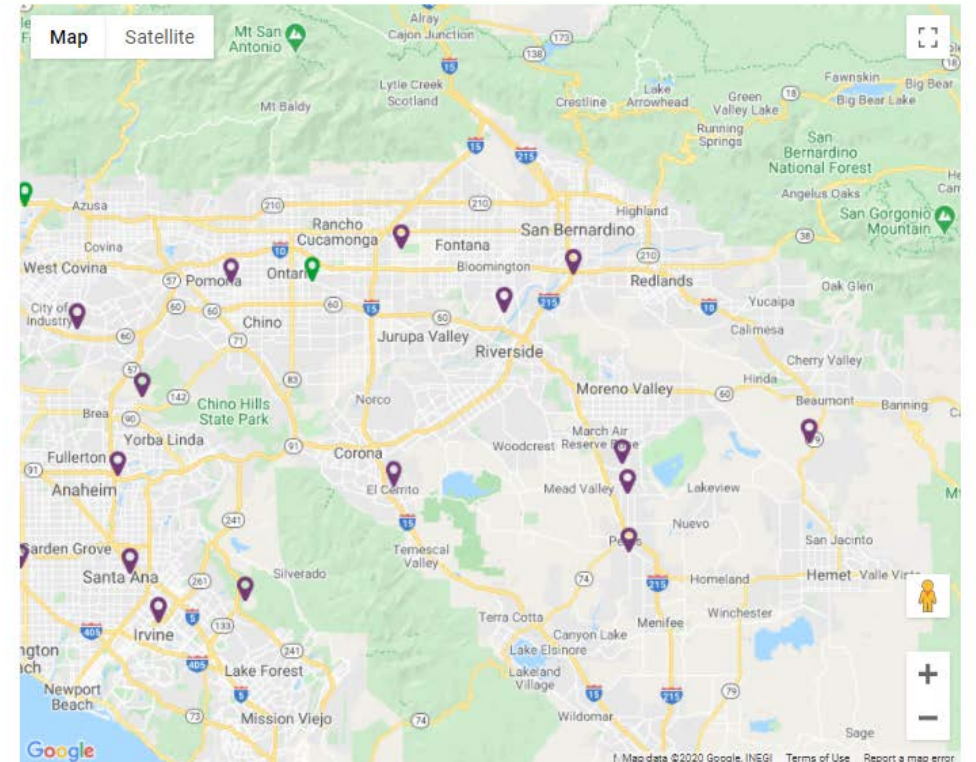

- Hilltop Church of Christ One-day HWY 5 Mattress Drop Off Event:** West Contra Costa Residents, Saturday, August 29, 2020
- Clean Tahoe Community Cleanup Day:** Saturday, September 12, 2020

To the right of the search bar is a map of California with numerous purple location pins indicating drop-off sites across the state.

## Bye Bye Mattress Locator

Event Locations  ON Collection Site  ON Recycling Facility  ON

Find a mattress collection site, recycling facility or collection event near you.

Basic Search Advanced Search

Riverside, CA, USA

Find Nearest Drop-Off

RECYCLING LOCATIONS (18)

**Burrtec - Agua Mansa MRF (Robert A Nelson Facility)**

1830 Agua Mansa Road  
Riverside, CA 92509

**Colton Disposal Facility (CR&R)**

2059 East Steel Road  
Colton, CA 92324

**MBC Mattress Company**

19270 Envoy Ave.